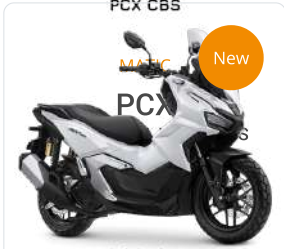

Exceptional White  
PCX CBS

New

Matte Black  
PCX RoadSync

New

Red  
PCX RoadSync

New

Solid Black  
Tipe CBS

New